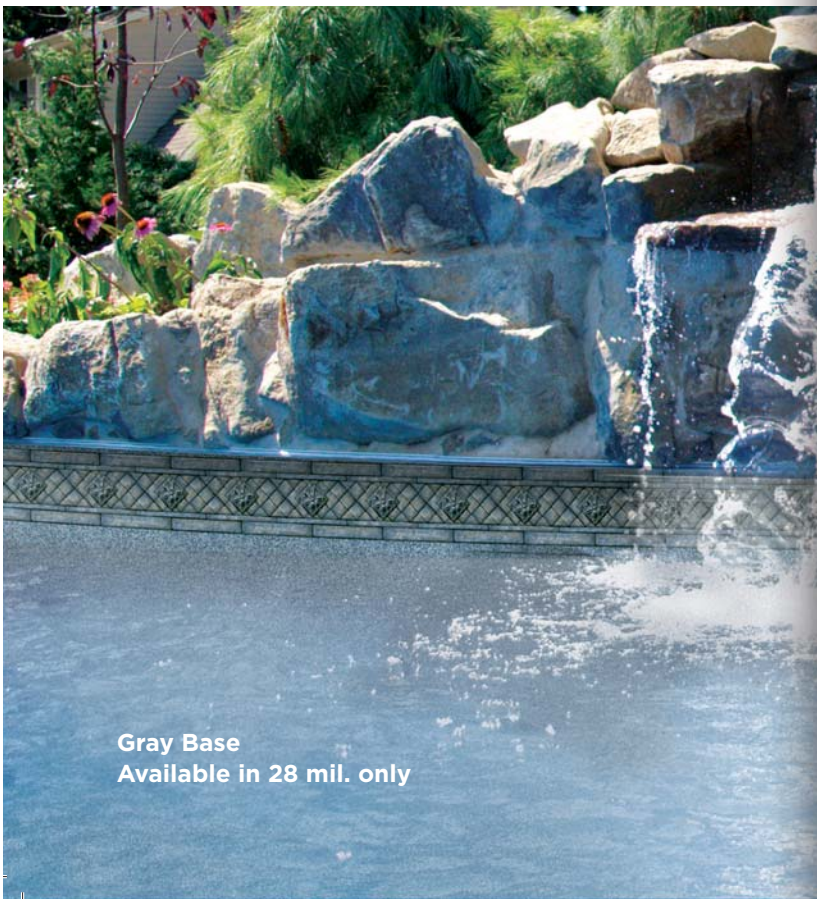

Gray Base
Available in 28 mil. only