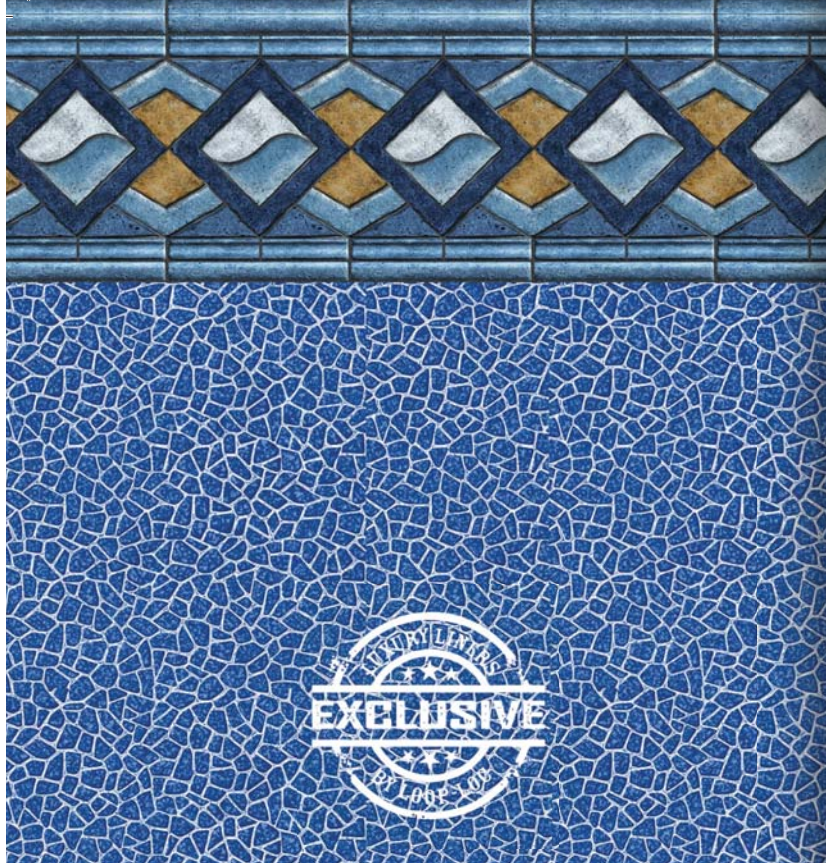

# WAVESTONE

W/SEA BLUE BOTTOM

This LOOP-LOC exclusive design creation is an extraordinary blend of geometric purity and pure inspiration.

Light Blue Base/Available in 20 & 28 mil.  
Sea Blue Bottom available in 26 mil.  
textured pattern for pool steps.