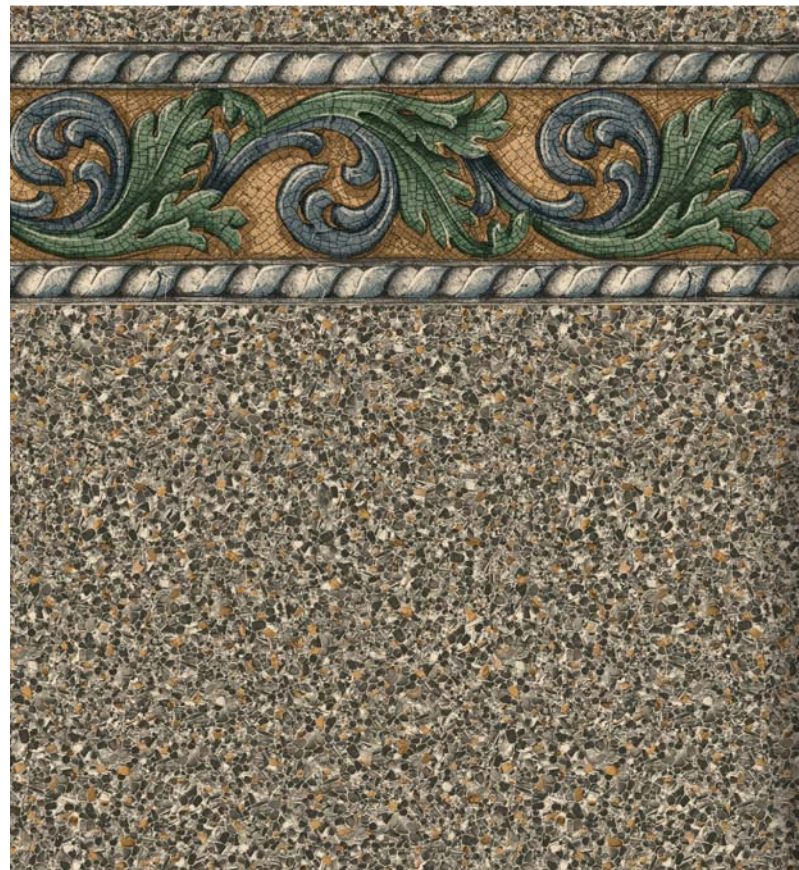

TIVOLI

W/SAND PEBBLE BOTTOM

Surprisingly different, this design's Sand Pebble Bottom gives the pool water a spectacular turquoise appearance.