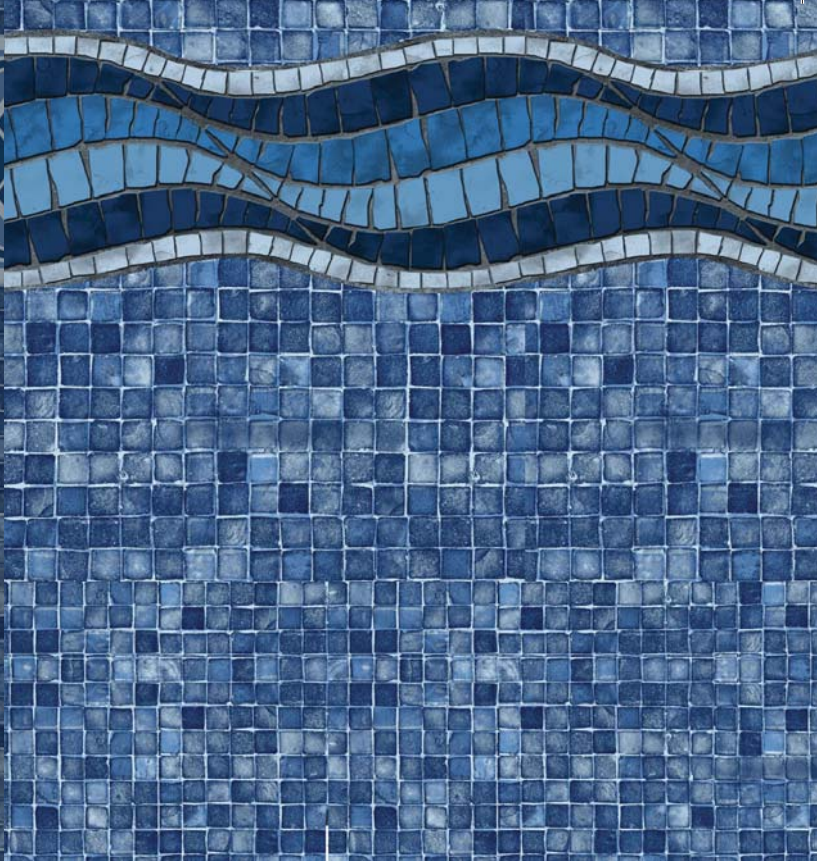

BALI

W/MOSAIC OCEAN BOTTOM

An island paradise of pristine beaches, refreshing ocean breezes and cascading waters are brought to life in your backyard.