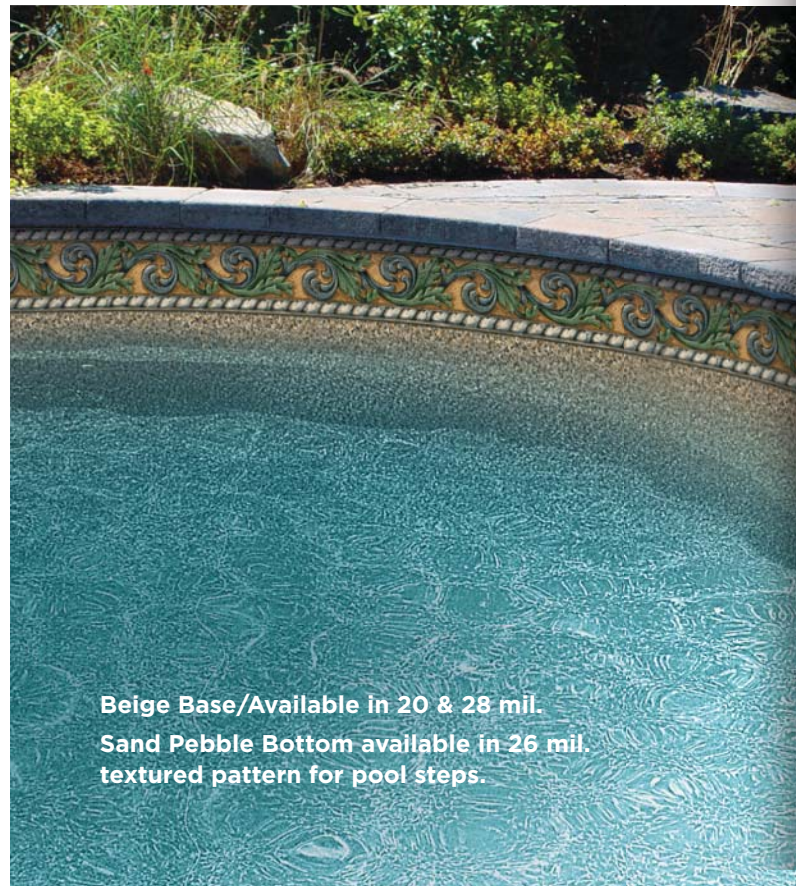

Beige Base/Available in 20 & 28 mil.
Sand Pebble Bottom available in 26 mil.
textured pattern for pool steps.