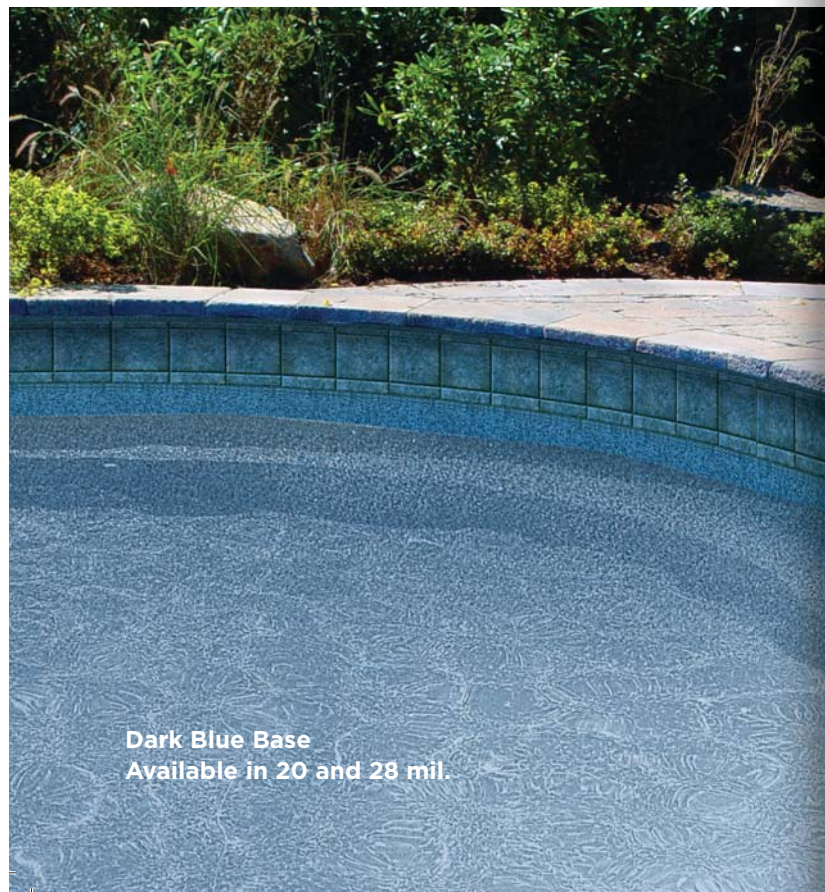

MAHO BAY

W/KONTIKI BOTTOM

Take a dip in serene waters with this sophisticated Caribbean inspired design. It's like spending the day in an intimate island cove.

Dark Blue Base
Available in 20 and 28 mil.