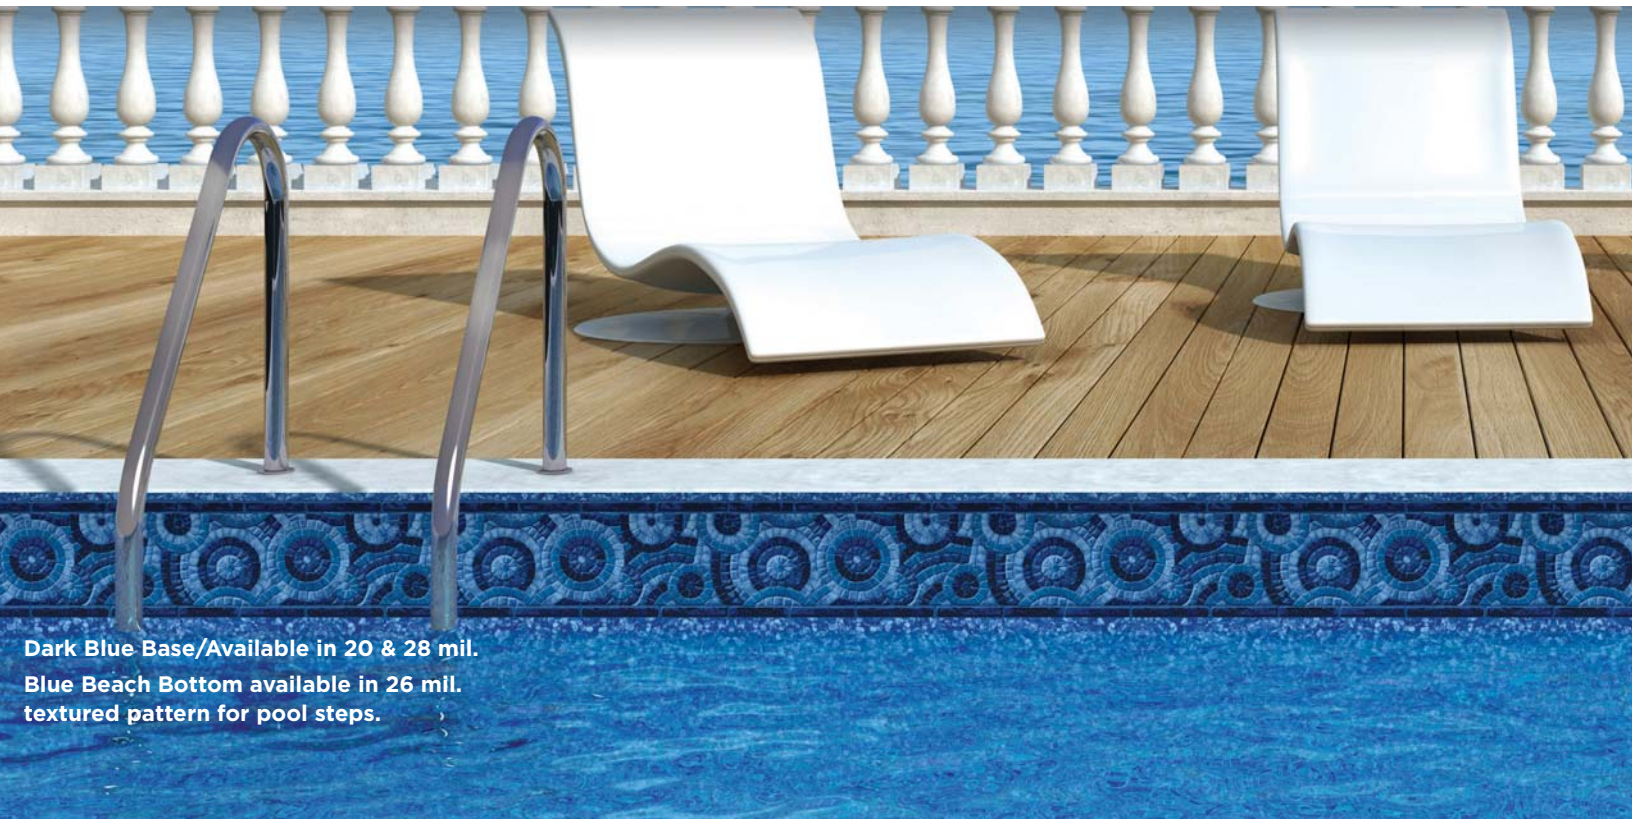

MYKONOS

W/BLEACH PEBBLE

Dark Blue Base/Available in 20 & 28 mil.
Blue Beach Bottom available in 26 mil.
textured pattern for pool steps.