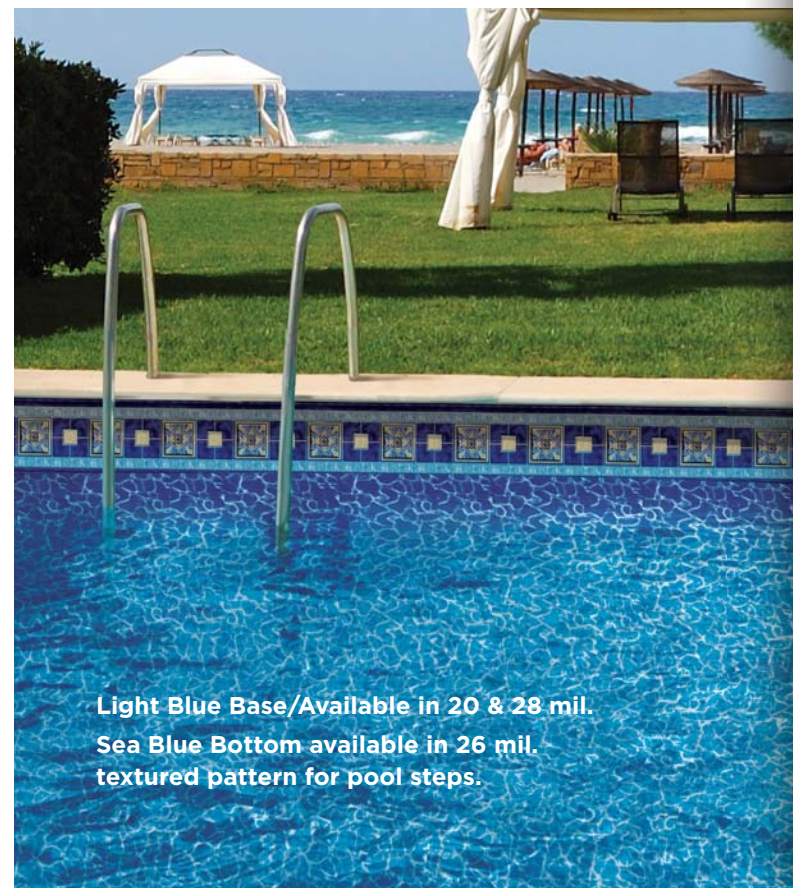

Light Blue Base/Available in 20 & 28 mil.
Sea Blue Bottom available in 26 mil.
textured pattern for pool steps.