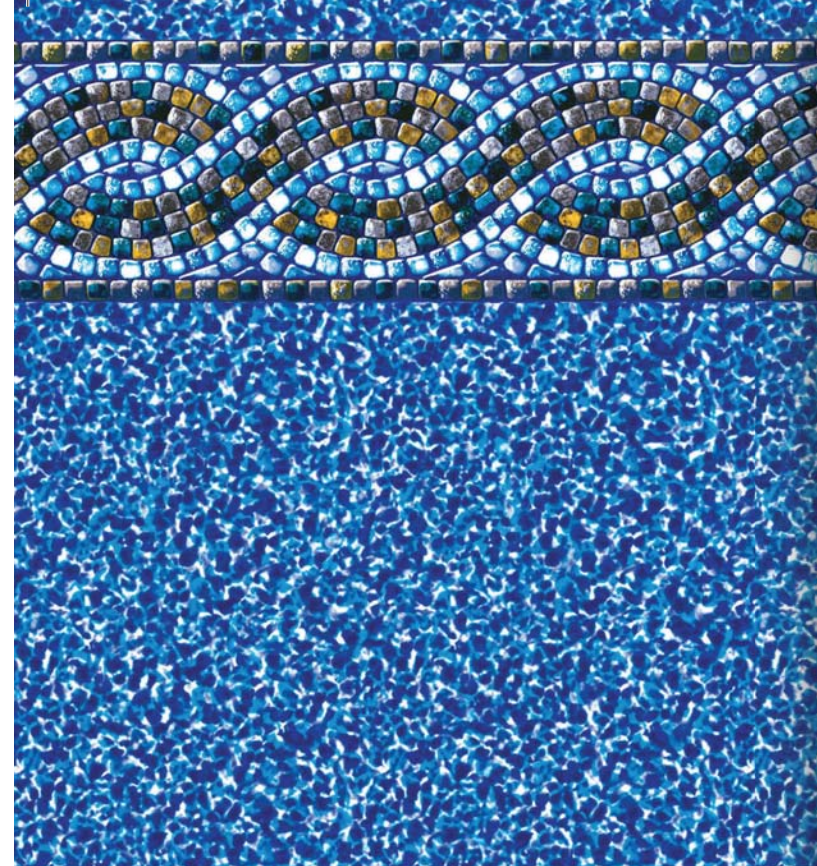

# BALI

W/MOSAIC OCEAN BOTTOM

An island paradise of pristine beaches, refreshing ocean breezes and cascading waters are brought to life in your backyard.

**Light Blue Base**  
Available in 20 mil. only

**Light Blue Base**  
Available in 20 and 28 mil.