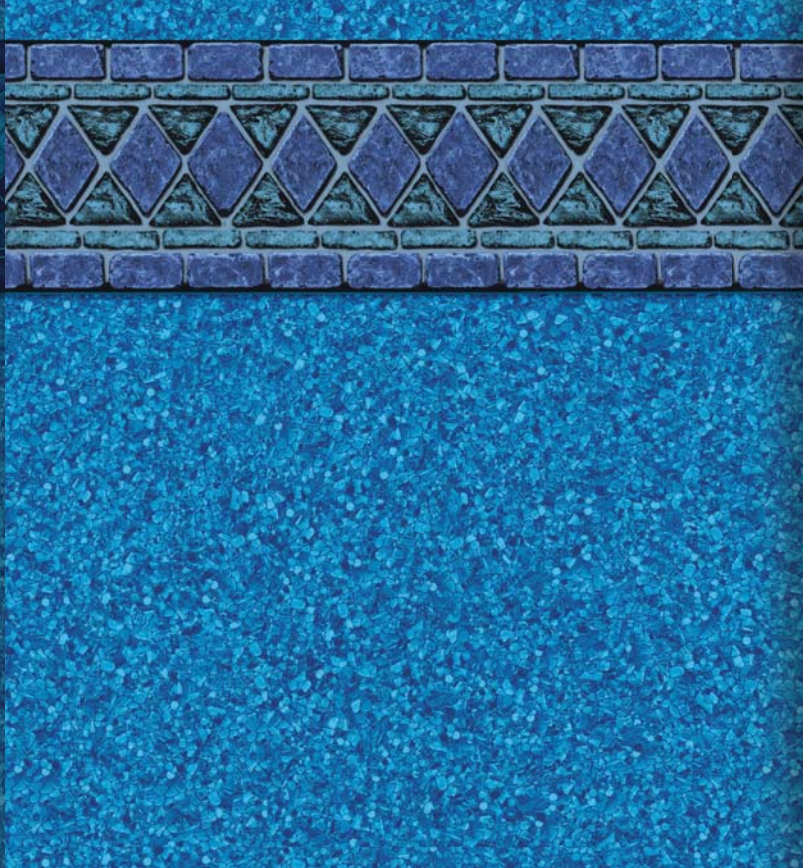

# MYKONOS

W/BLEACH PEBBLE

Dark Blue Base/Available in 20 & 28 mil.  
Blue Beach Bottom available in 26 mil.  
textured pattern for pool steps.

# SAG HARBOR

W/BLEU BEACH PEBBLE BOTTOM

The style is simple and serene...just like the Long Island destination for which it's named.