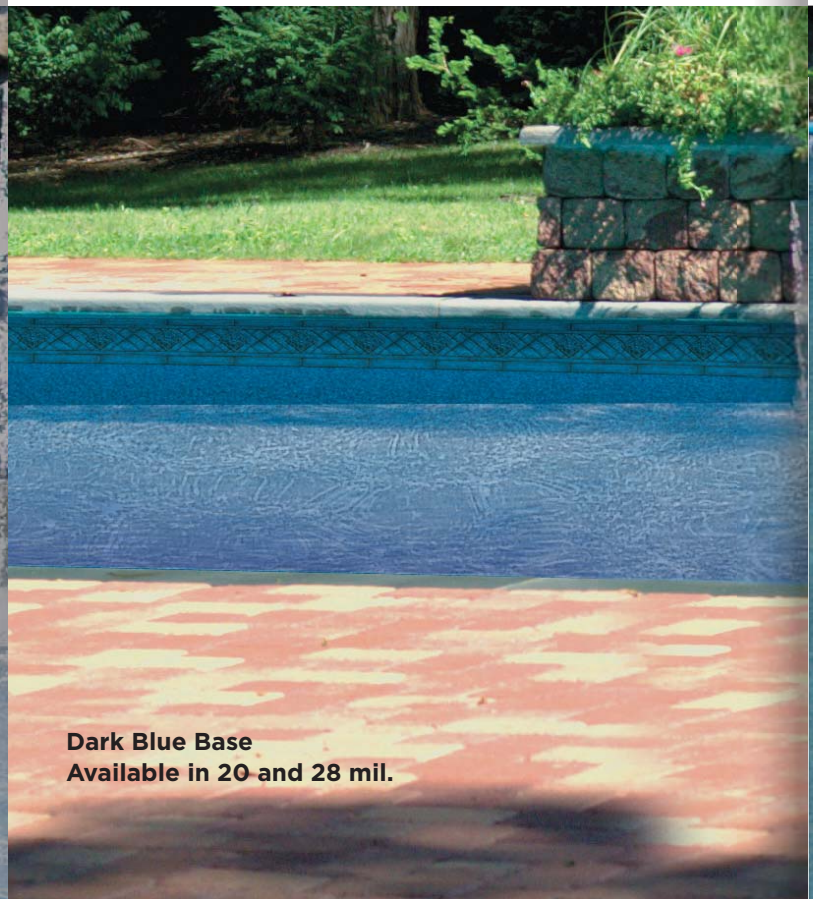

Dark Blue Base
Available in 20 and 28 mil.