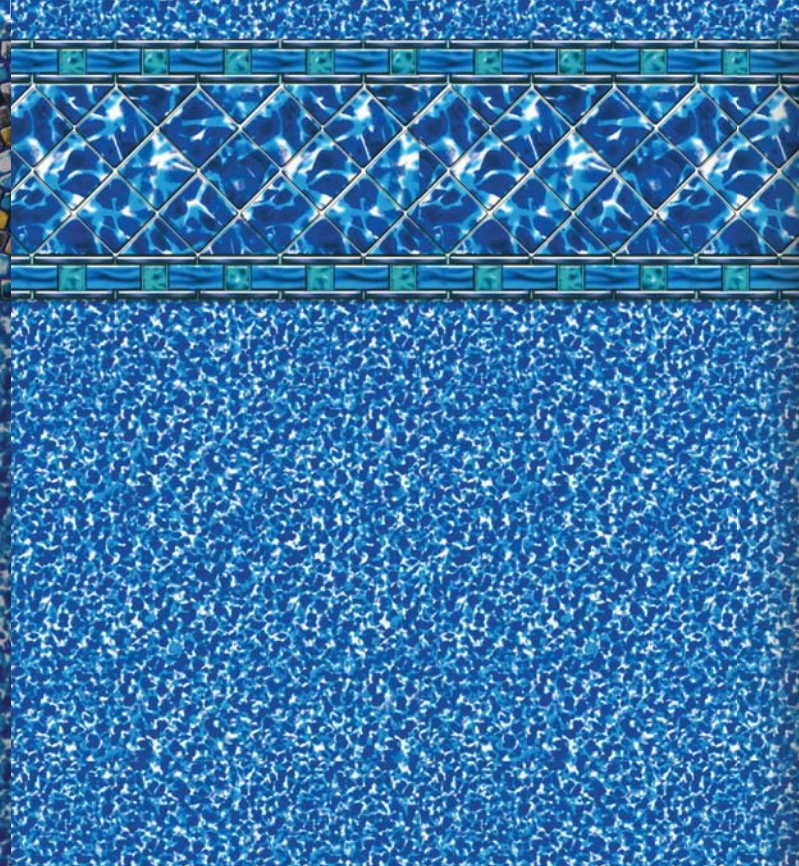

MEDITERRANEAN

W/AQUARIA BOTTOM

This memorable and magnificent design evokes the ancient sea. You can almost see the sun setting over the Grecian harbor.