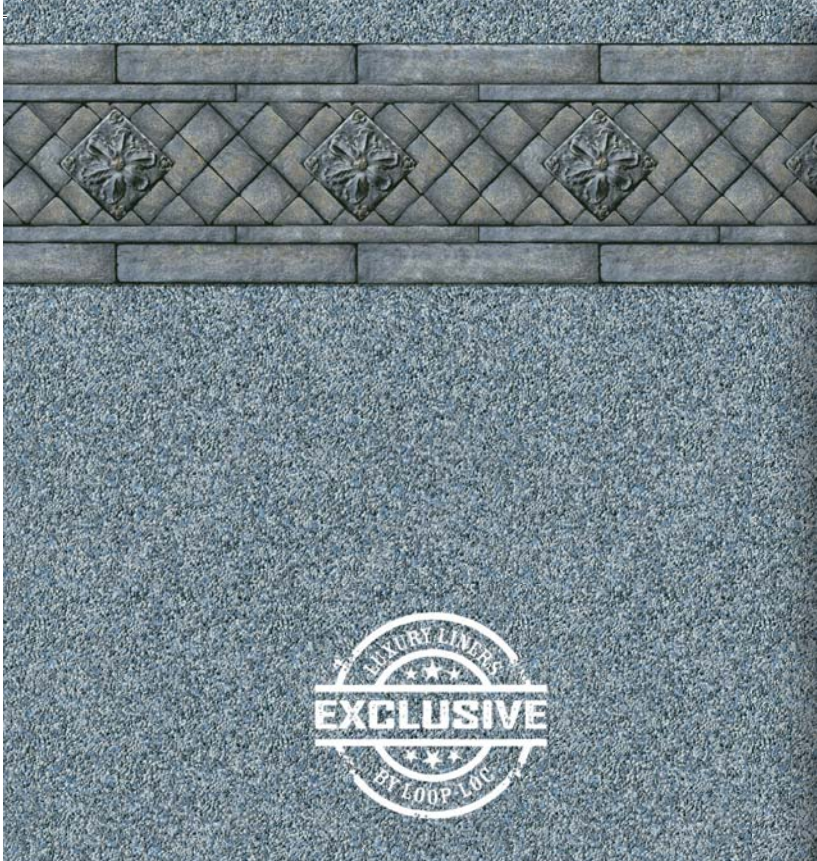

MIRABELLO

W/SMOKEY GRAY GRANITE BOTTOM

The understated elegance evoked by the look of classic stone is the earmark of this unique design you will find only at LOOP-LOC.