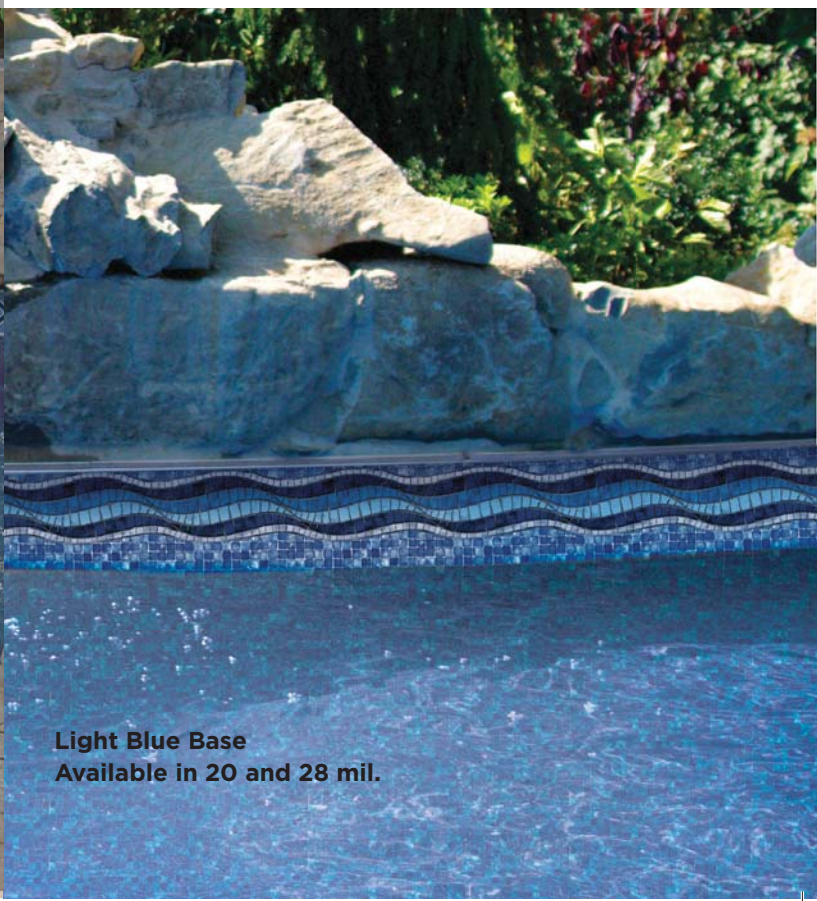

# WATERART

W/RIVIERA LIGURE BOTTOM

This eclectic modern design brings a new wave of distinction and understated elegance to your outdoor environment.

**White Base**  
Available in 20 mil. only

**Light Blue Base**  
Available in 20 mil. and 28 mil.

# BALI

W/MOSAIC OCEAN BOTTOM

An island paradise of pristine beaches, refreshing ocean breezes and cascading waters are brought to life in your backyard.

**Light Blue Base**  
Available in 20 mil. only

**Light Blue Base**  
Available in 20 and 28 mil.