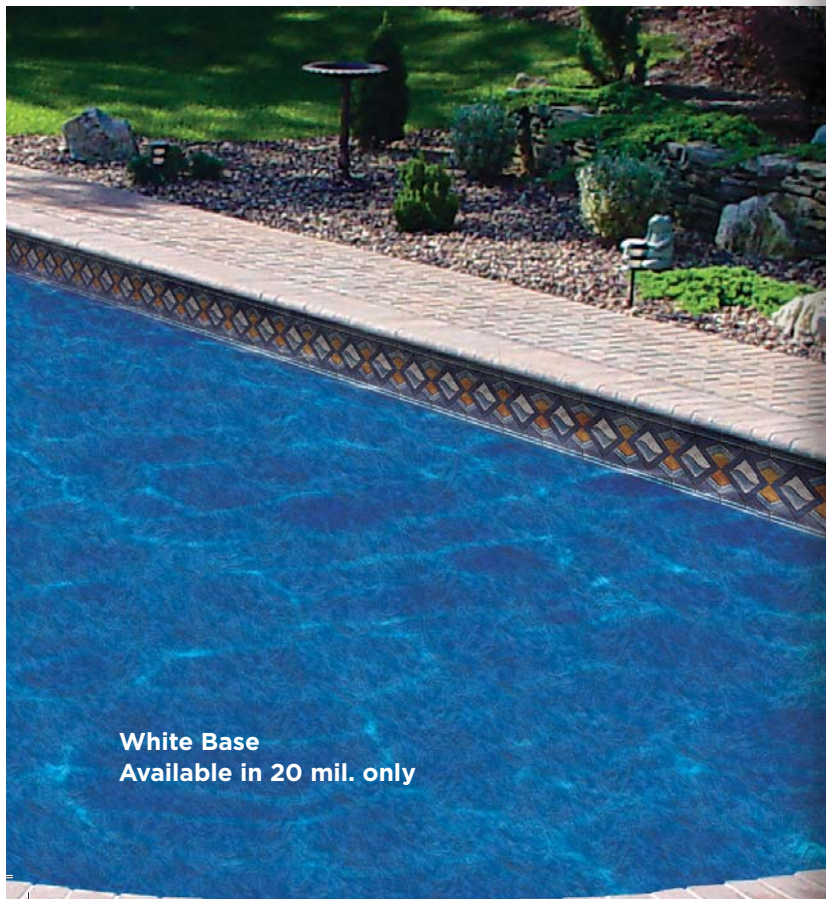

White Base
Available in 20 mil. only