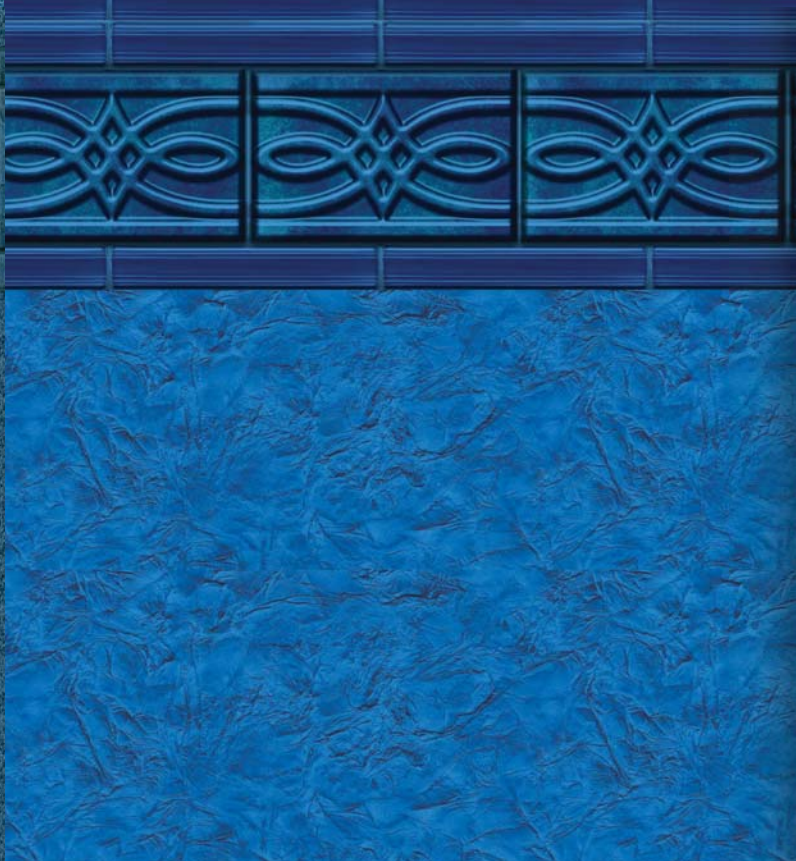

CORSICA

W/MIDNIGHT BLUE GRANITE BOTTOM

A leisurely dip in your pool is magically transformed into a midnight swim in the Ligurian Sea with this one-of-a-kind style.

NEW

MAHO BAY

W/KONTIKI BOTTOM

Take a dip in serene waters with this sophisticated Caribbean inspired design. It's like spending the day in an intimate island cove.

Dark Blue Base
Available in 20 and 28 mil.

Standard Blue Base
Available in 20 and 28 mil.