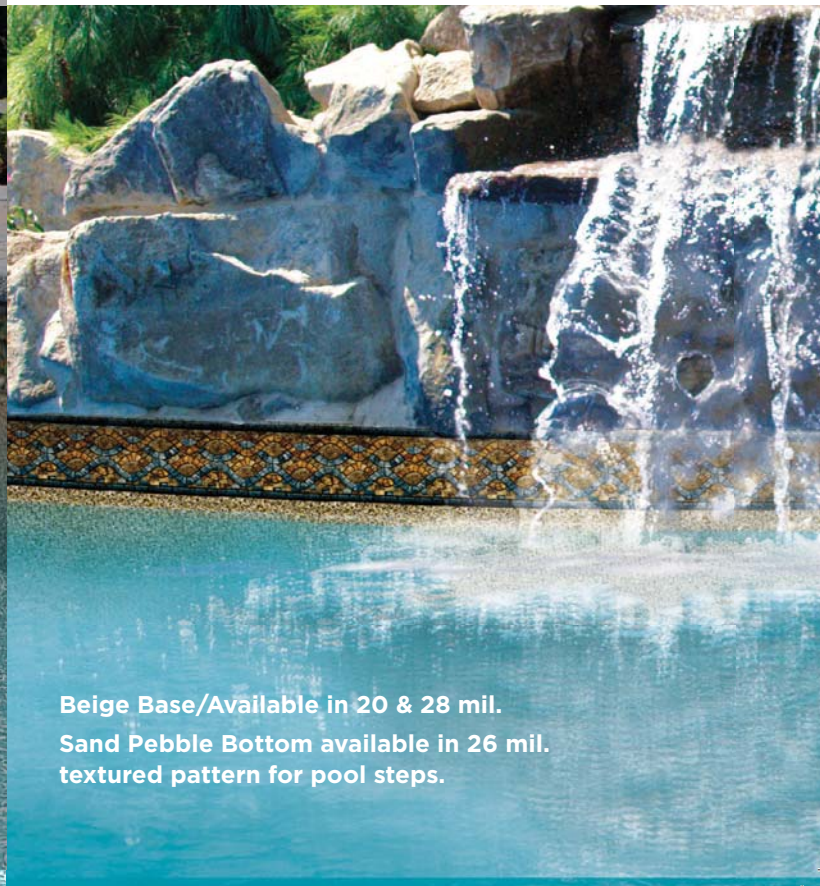

Beige Base/Available in 20 & 28 mil.
Sand Pebble Bottom available in 26 mil.
textured pattern for pool steps.