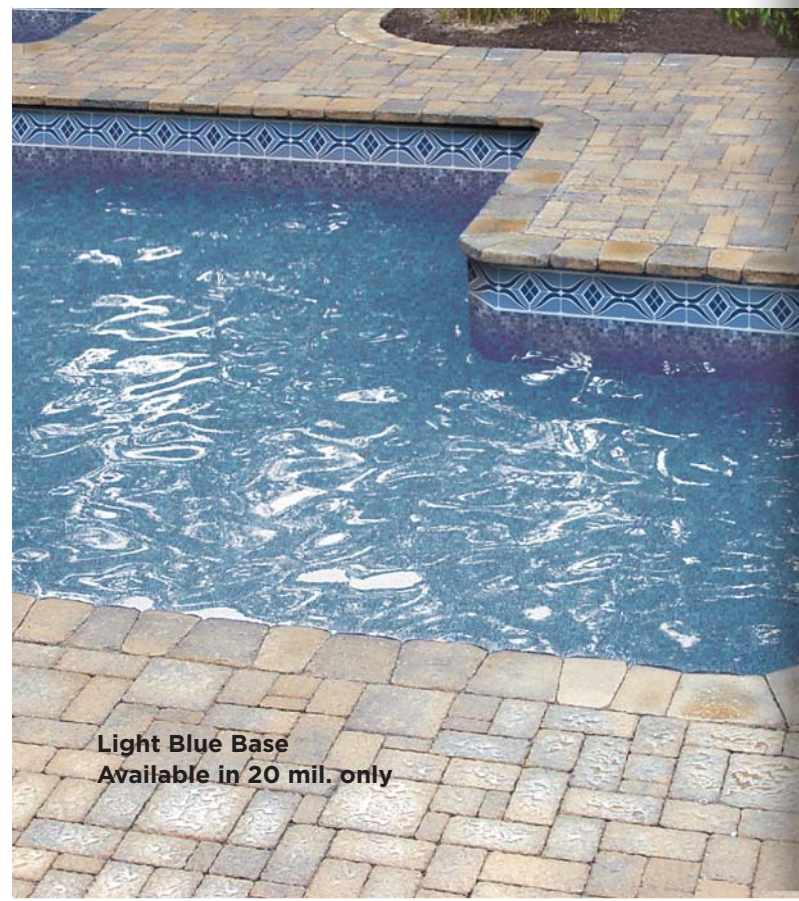

# WATERART

W/RIVIERA LIGURE BOTTOM

This eclectic modern design brings a new wave of distinction and understated elegance to your outdoor environment.

**White Base**  
Available in 20 mil. only

**Light Blue Base**  
Available in 20 mil. and 28 mil.

# BALI

W/MOSAIC OCEAN BOTTOM

An island paradise of pristine beaches, refreshing ocean breezes and cascading waters are brought to life in your backyard.

**Light Blue Base**  
Available in 20 mil. only

**Light Blue Base**  
Available in 20 and 28 mil.