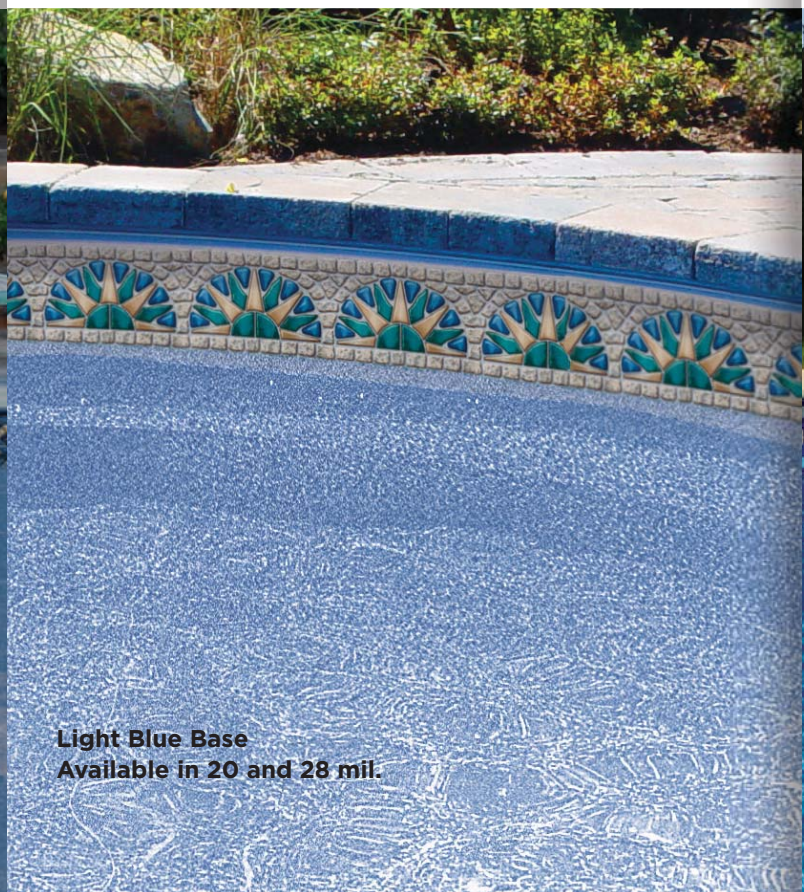

**Light Blue Base**  
**Available in 20 and 28 mil.**