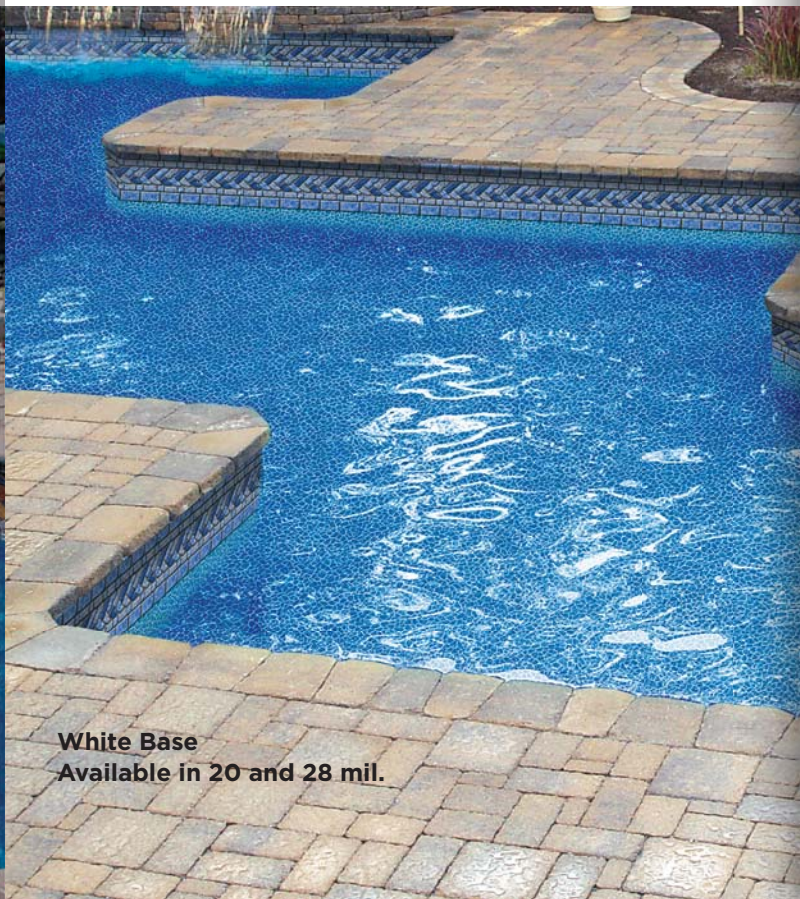

White Base
Available in 20 and 28 mil.