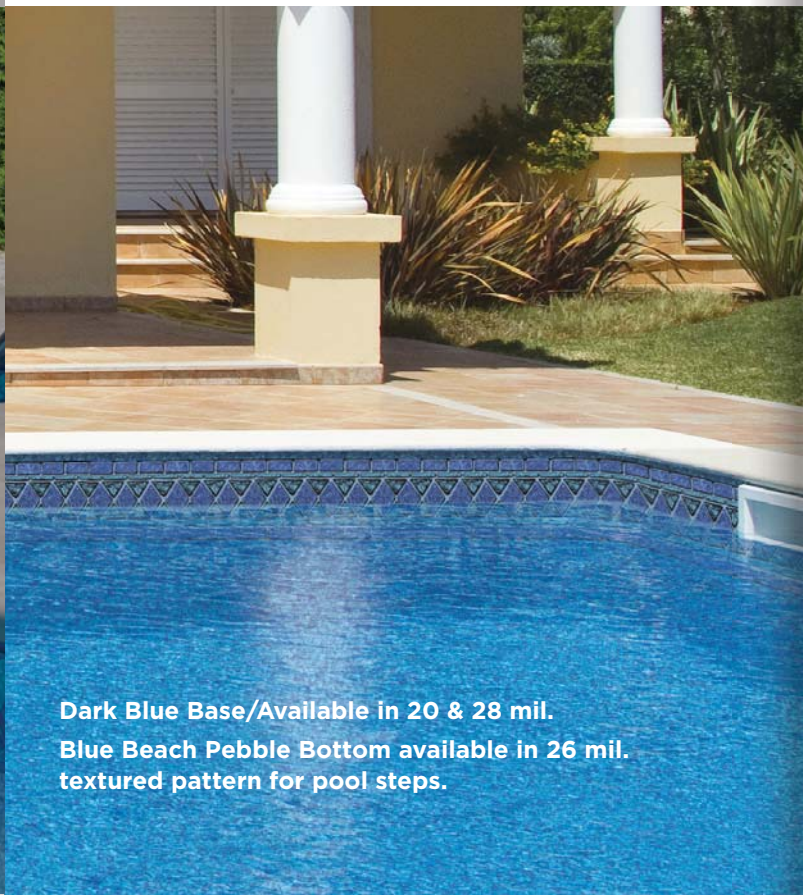

Dark Blue Base/Available in 20 & 28 mil.
Blue Beach Pebble Bottom available in 26 mil.
textured pattern for pool steps.