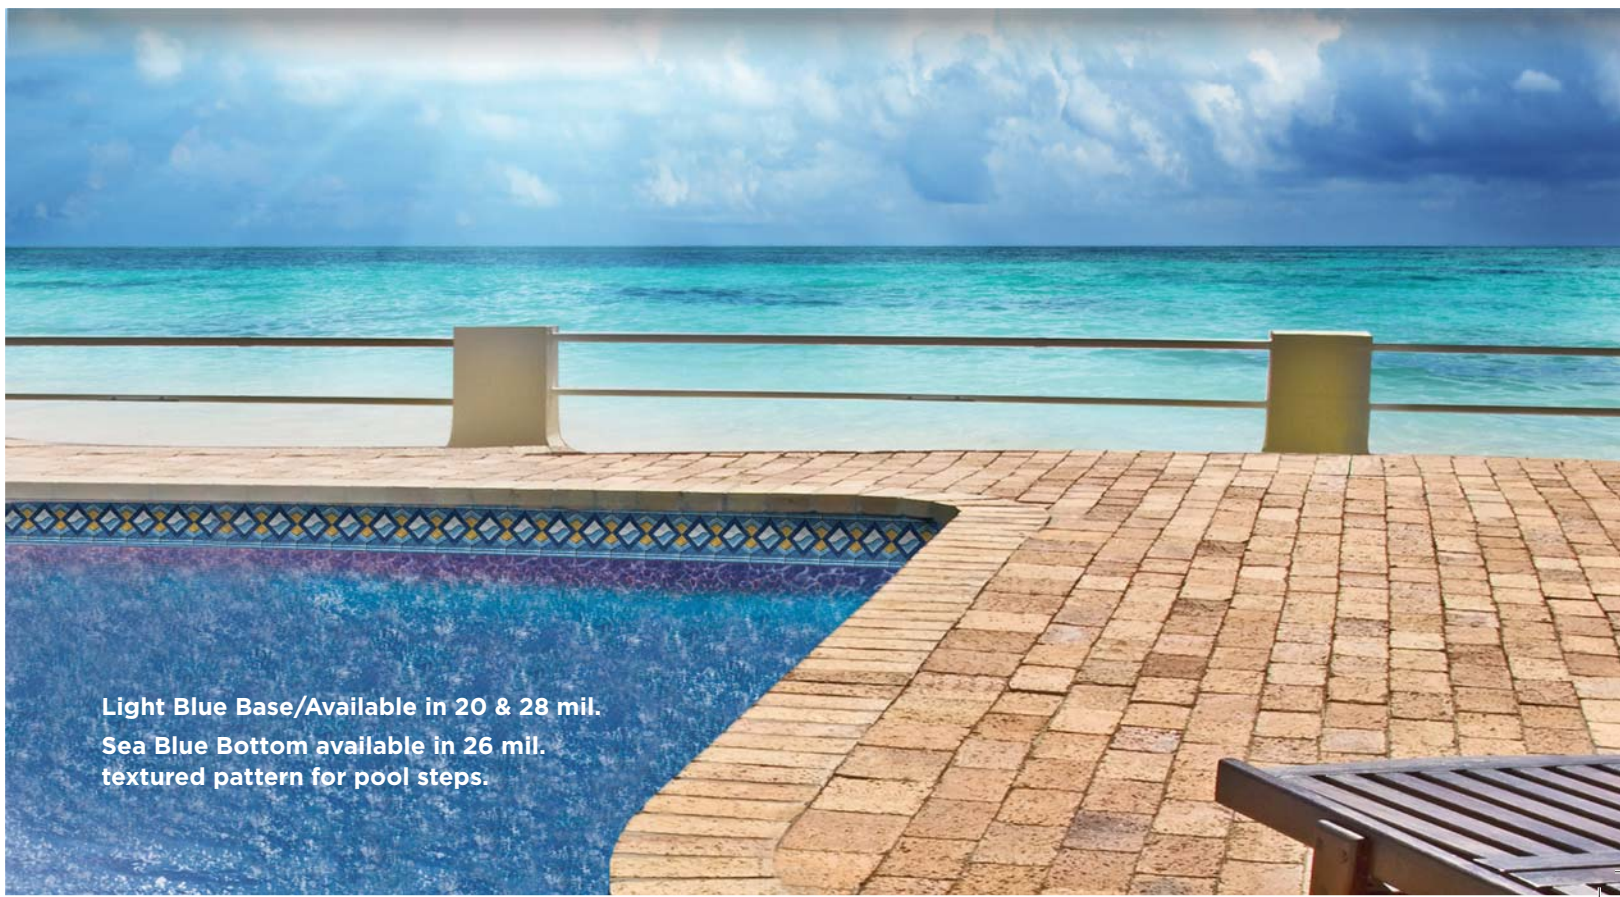

# WAVESTONE

W/SEA BLUE BOTTOM

This LOOP-LOC exclusive design creation is an extraordinary blend of geometric purity and pure inspiration.

Light Blue Base/Available in 20 & 28 mil.  
Sea Blue Bottom available in 26 mil.  
textured pattern for pool steps.