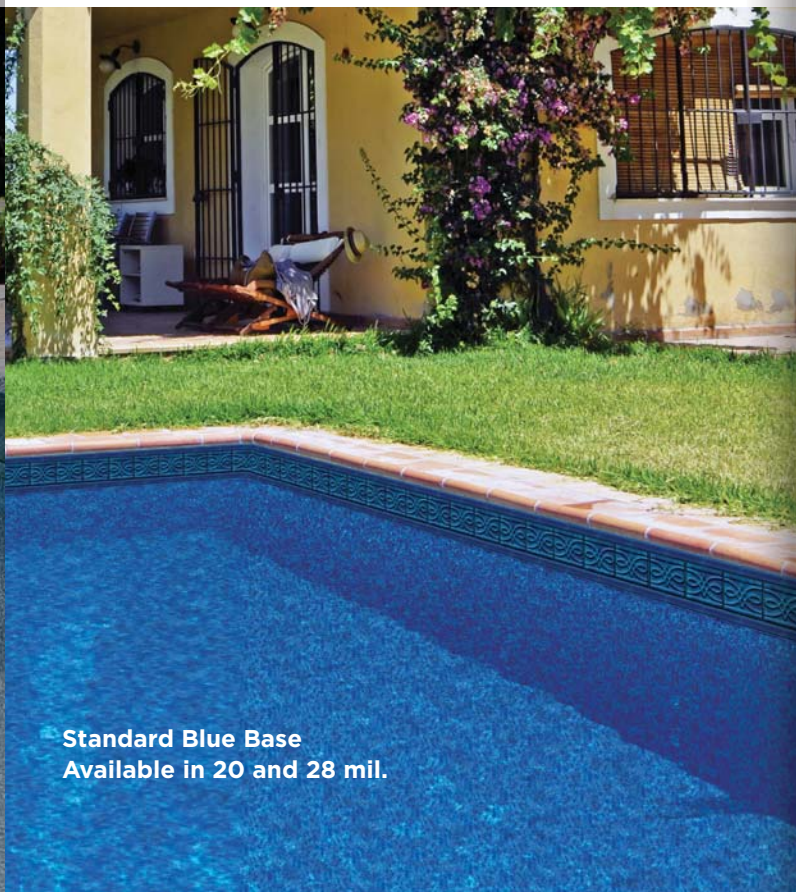

Standard Blue Base
Available in 20 and 28 mil.