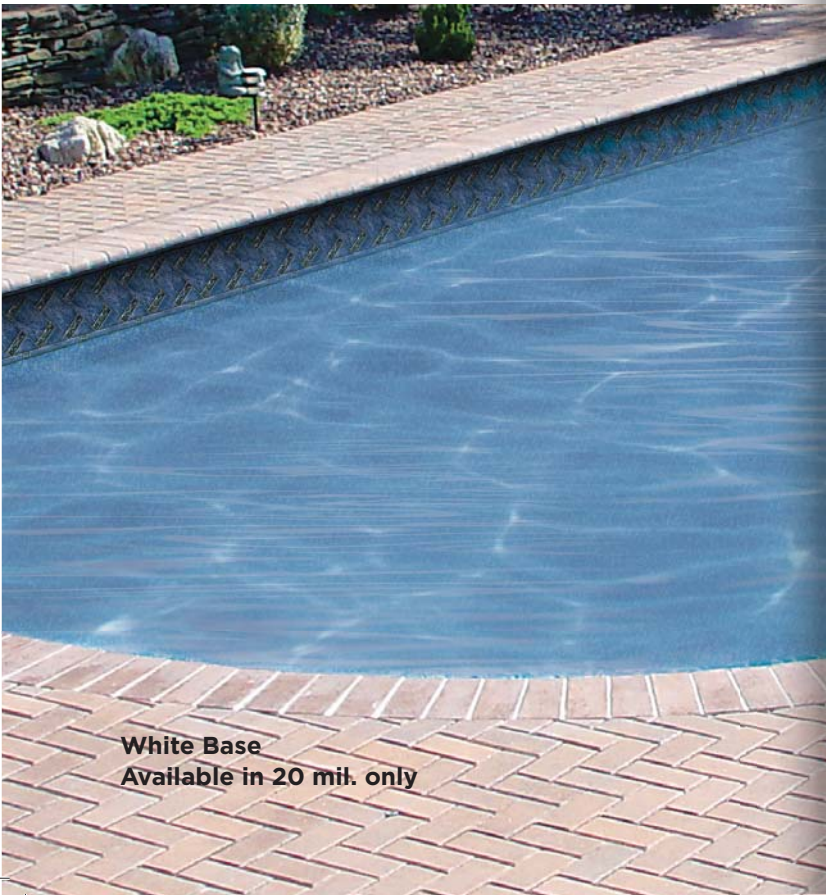

# WATERART

W/RIVIERA LIGURE BOTTOM

This eclectic modern design brings a new wave of distinction and understated elegance to your outdoor environment.

**White Base**  
Available in 20 mil. only

**Light Blue Base**  
Available in 20 mil. and 28 mil.